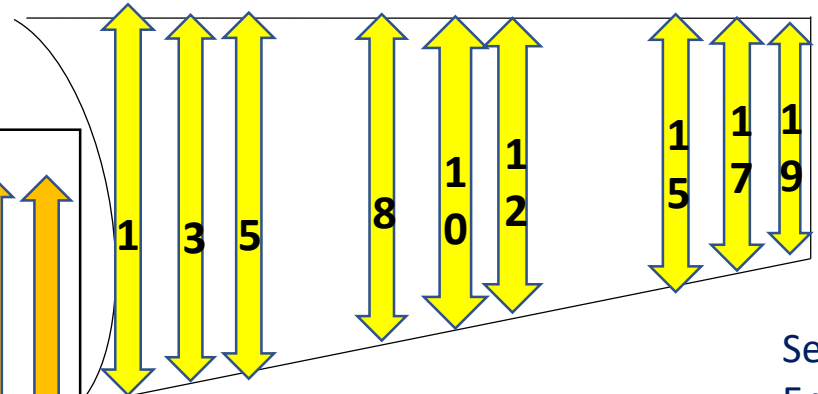

Scoil Bhríde 2023 Yard Line Up Areas

Jun. Inf -Enter
via Infant Door

Line up
3rd -6th

1. Mr. Kelly
2. Ms Finnegan
3. Ms Moynihan
4. Ms Christian
5. Ms Purcell
6. Ms Glendon
7. Ms Farry
8. Ms Holland
9. Ms Roche
10. Ms.O'Reilly
11. Ms Jameson
12. Ms Reynolds
13. Mr. Carty

Lines 1,3,5- (Ms Phelan/Ms Power)/Ms Carpenter/Ms Collier
Lines 8, 10,12- Ms Brady / Ms Dunne/(Ms Gallagher/Ms Behan)
Lines 15,17,19- Ms Browne/ Ms Buckley/ Ms Wright

Sen Inf.
Enter
via
Main
Door