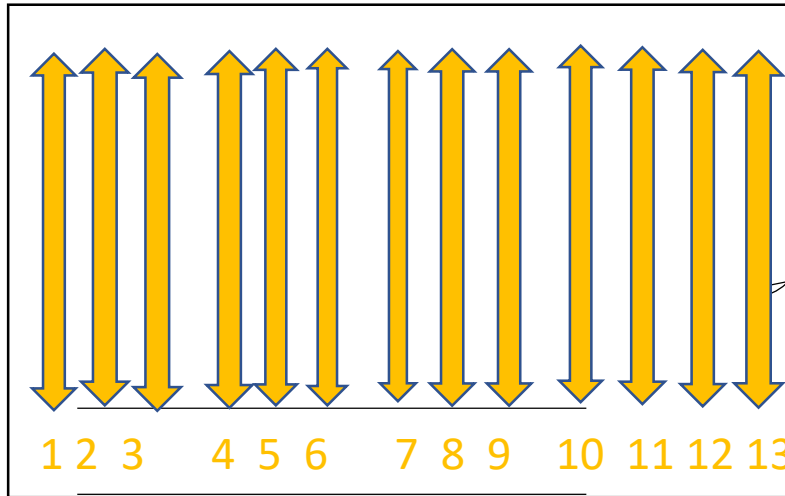

Scoil Bhríde 2023 Yard Line Up Areas

Jun. Inf -Enter
via Infant Door

Line up
3rd -6th

1. Mr. Kelly
2. Ms Finnegan
3. Ms Moynihan
4. Ms Christian
5. Ms Purcell
6. Ms Glendon
7. Ms Farry
8. Ms Holland
9. Ms Roche
10. Ms.O'Reilly
11. Ms Jameson
12. Ms Reynolds
13. Mr. Carty

Lines 1,3,5- (Ms Phelan/Ms Power)/Ms Carpenter/Ms Collier
Lines 8, 10,12- Ms Brady / Ms Dunne/(Ms Gallagher/Ms Behan)
Lines 15,17,19- Ms Browne/ Ms Buckley/ Ms Wright

Sen Inf.
Enter
via
Main
Door