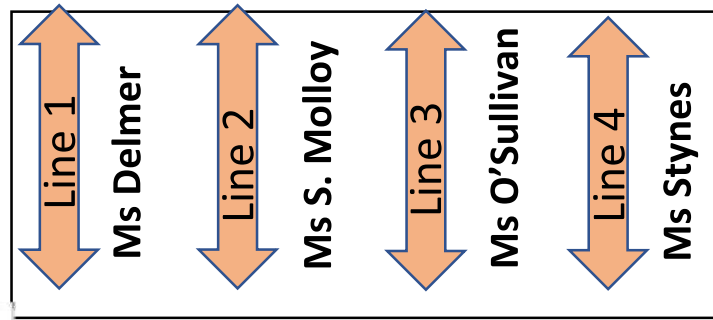

Scoil Bhríde 2023 Yard Line Up Areas

Jun. Inf -Enter
via Infant Door

Line up
3rd -6th

1. Mr. Kelly
2. Ms Finnegan
3. Ms Moynihan
4. Ms Christian
5. Ms Purcell
6. Ms Glendon
7. Ms Farry
8. Ms Holland
9. Ms Roche
10. Ms.O'Reilly
11. Ms Jameson
12. Ms Reynolds
13. Mr. Carty

Lines 1,3,5- (Ms Phelan/Ms Power)/Ms Carpenter/Ms Collier
Lines 8, 10,12- Ms Brady / Ms Dunne/(Ms Gallagher/Ms Behan)
Lines 15,17,19- Ms Browne/ Ms Buckley/ Ms Wright

Sen Inf.
Enter
via
Main
Door