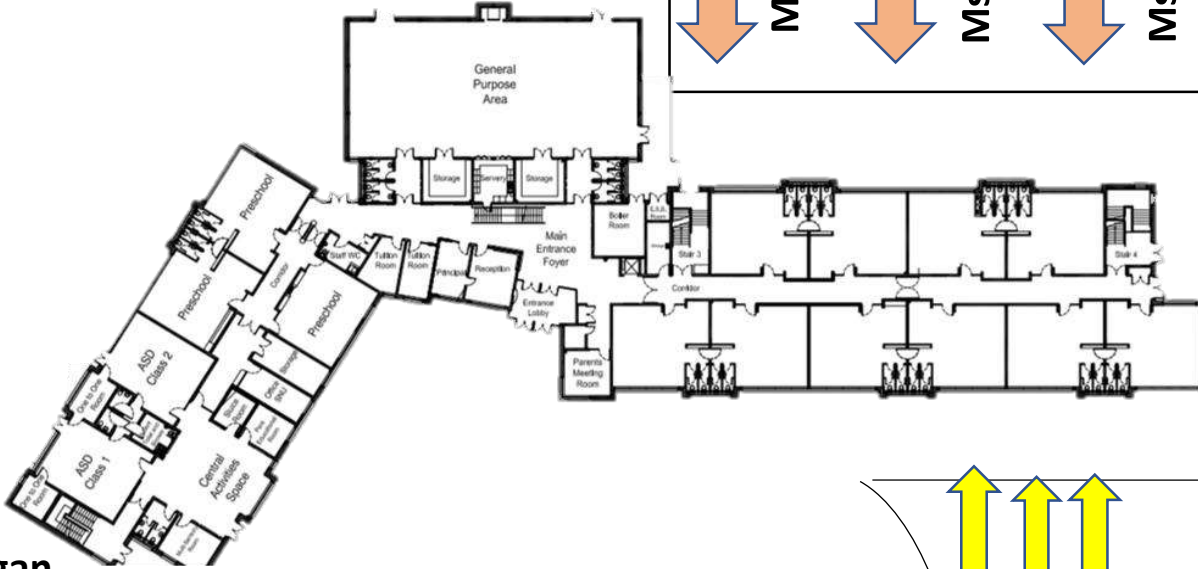

Scoil Bhríde 2023 Yard Line Up Areas

Jun. Inf -Enter
via Infant Door

Line up
3rd -6th

1. Mr. Kelly
2. Ms Finnegan
3. Ms Moynihan
4. Ms Christian
5. Ms Purcell
6. Ms Glendon
7. Ms Farry
8. Ms Holland
9. Ms Roche
10. Ms.O'Reilly
11. Ms Jameson
12. Ms Reynolds
13. Mr. Carty

Lines 1,3,5- (Ms Phelan/Ms Power)/Ms Carpenter/Ms Collier
Lines 8, 10,12- Ms Brady / Ms Dunne/(Ms Gallagher/Ms Behan)
Lines 15,17,19- Ms Browne/ Ms Buckley/ Ms Wright

Sen Inf.
Enter
via
Main
Door